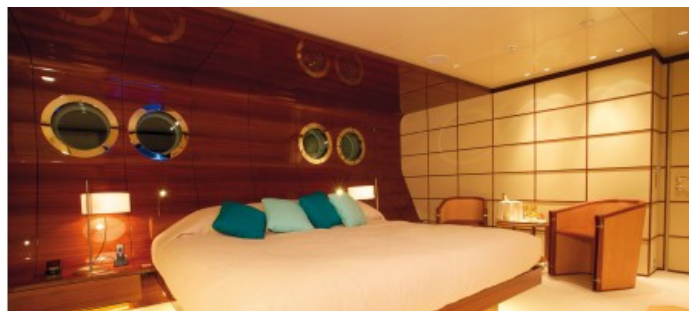

dcweb@burgessyachts.com | www.burgessyachts.com

LONDON
+44 20 7766 4300

MONACO
+377 9797 8121

NEW YORK
+1 212 223 0410

MIAMI
+1 305 672 0150

LOS ANGELES
+1 310 425 5112

ATHENS | PALMA | MOSCOW
SEATTLE | TOKYO